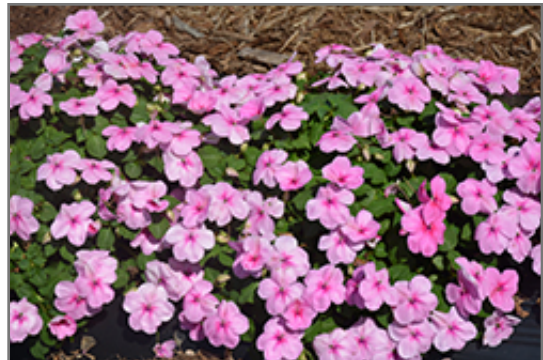

Super Elfin XP Pink Impatiens flowers
Photo courtesy of NetPS Plant Finder

Super Elfin XP Pink Impatiens flowers
Photo courtesy of NetPS Plant Finder