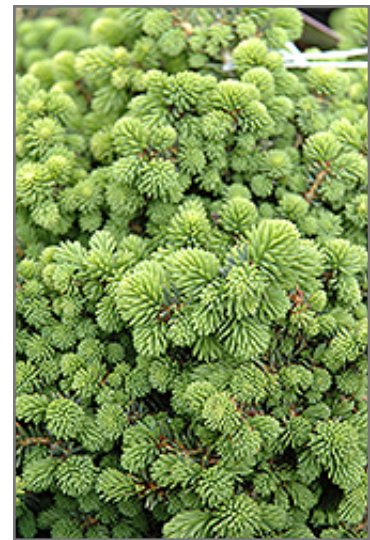

Little Gem Spruce foliage
Photo courtesy of NetPS Plant Finder